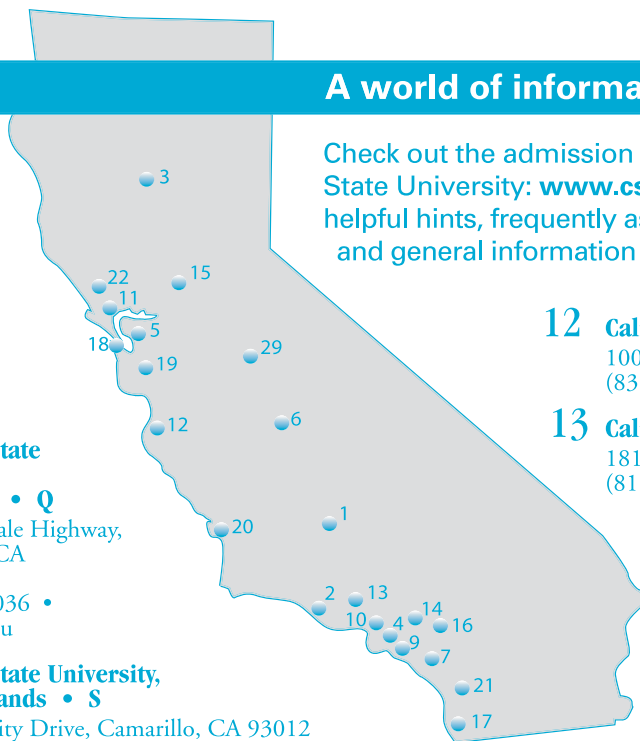

CSU**A world of information is just a click away.**

Created by the
CSU Office of the
Chancellor
Student Academic
Support

Check out the admission website for the entire California State University: www.csumentor.edu. You will find helpful hints, frequently asked questions, campus tours, and general information about all 23 campuses.